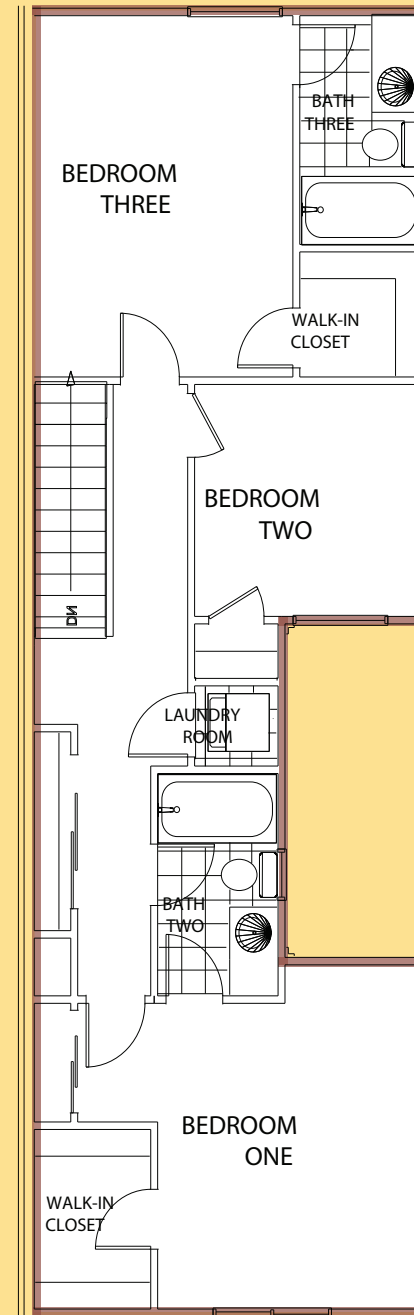

*Duet
F-plan*

560 Sq. Ft. Approximate

Floor One

Large Living/
Dining Great
Room Area.

739 Sq. Ft. Approximate

ALTERNATE PLAN: 799 Sq. Ft. Approximate (Available on Lots 4, 5 and 10)

Floor Two

With Two Master
Bedrooms